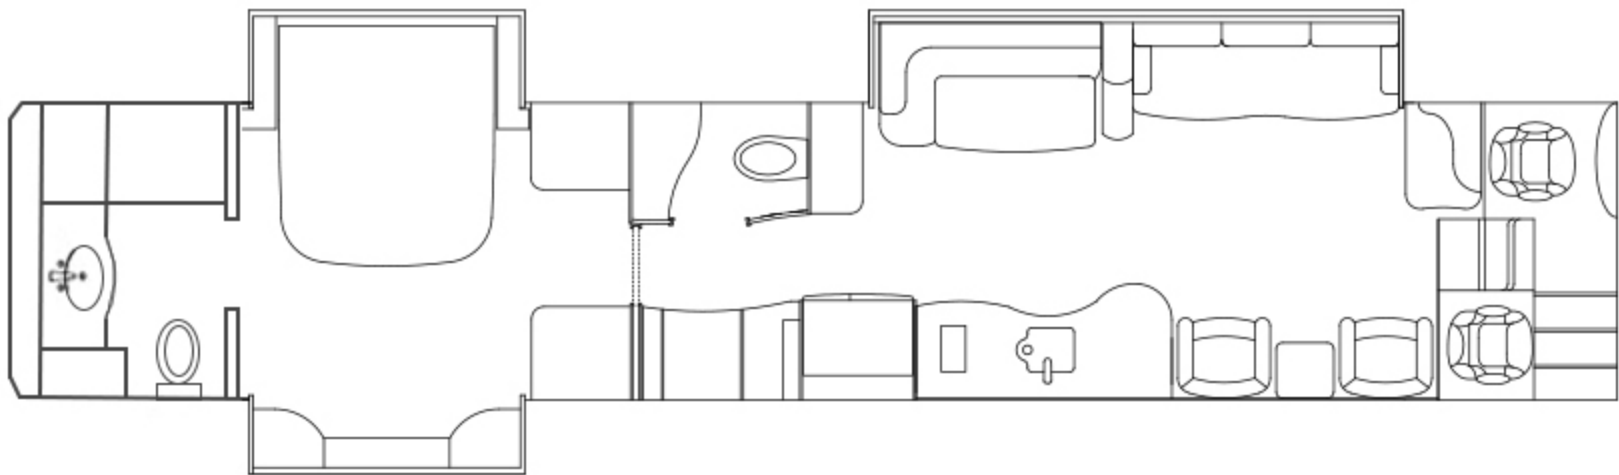

FLOORPLAN OPTION

1601 Dolgner Place Sanford, Fl. 32771

Phone: 407-328-0190

Toll Free: 877-322-0190